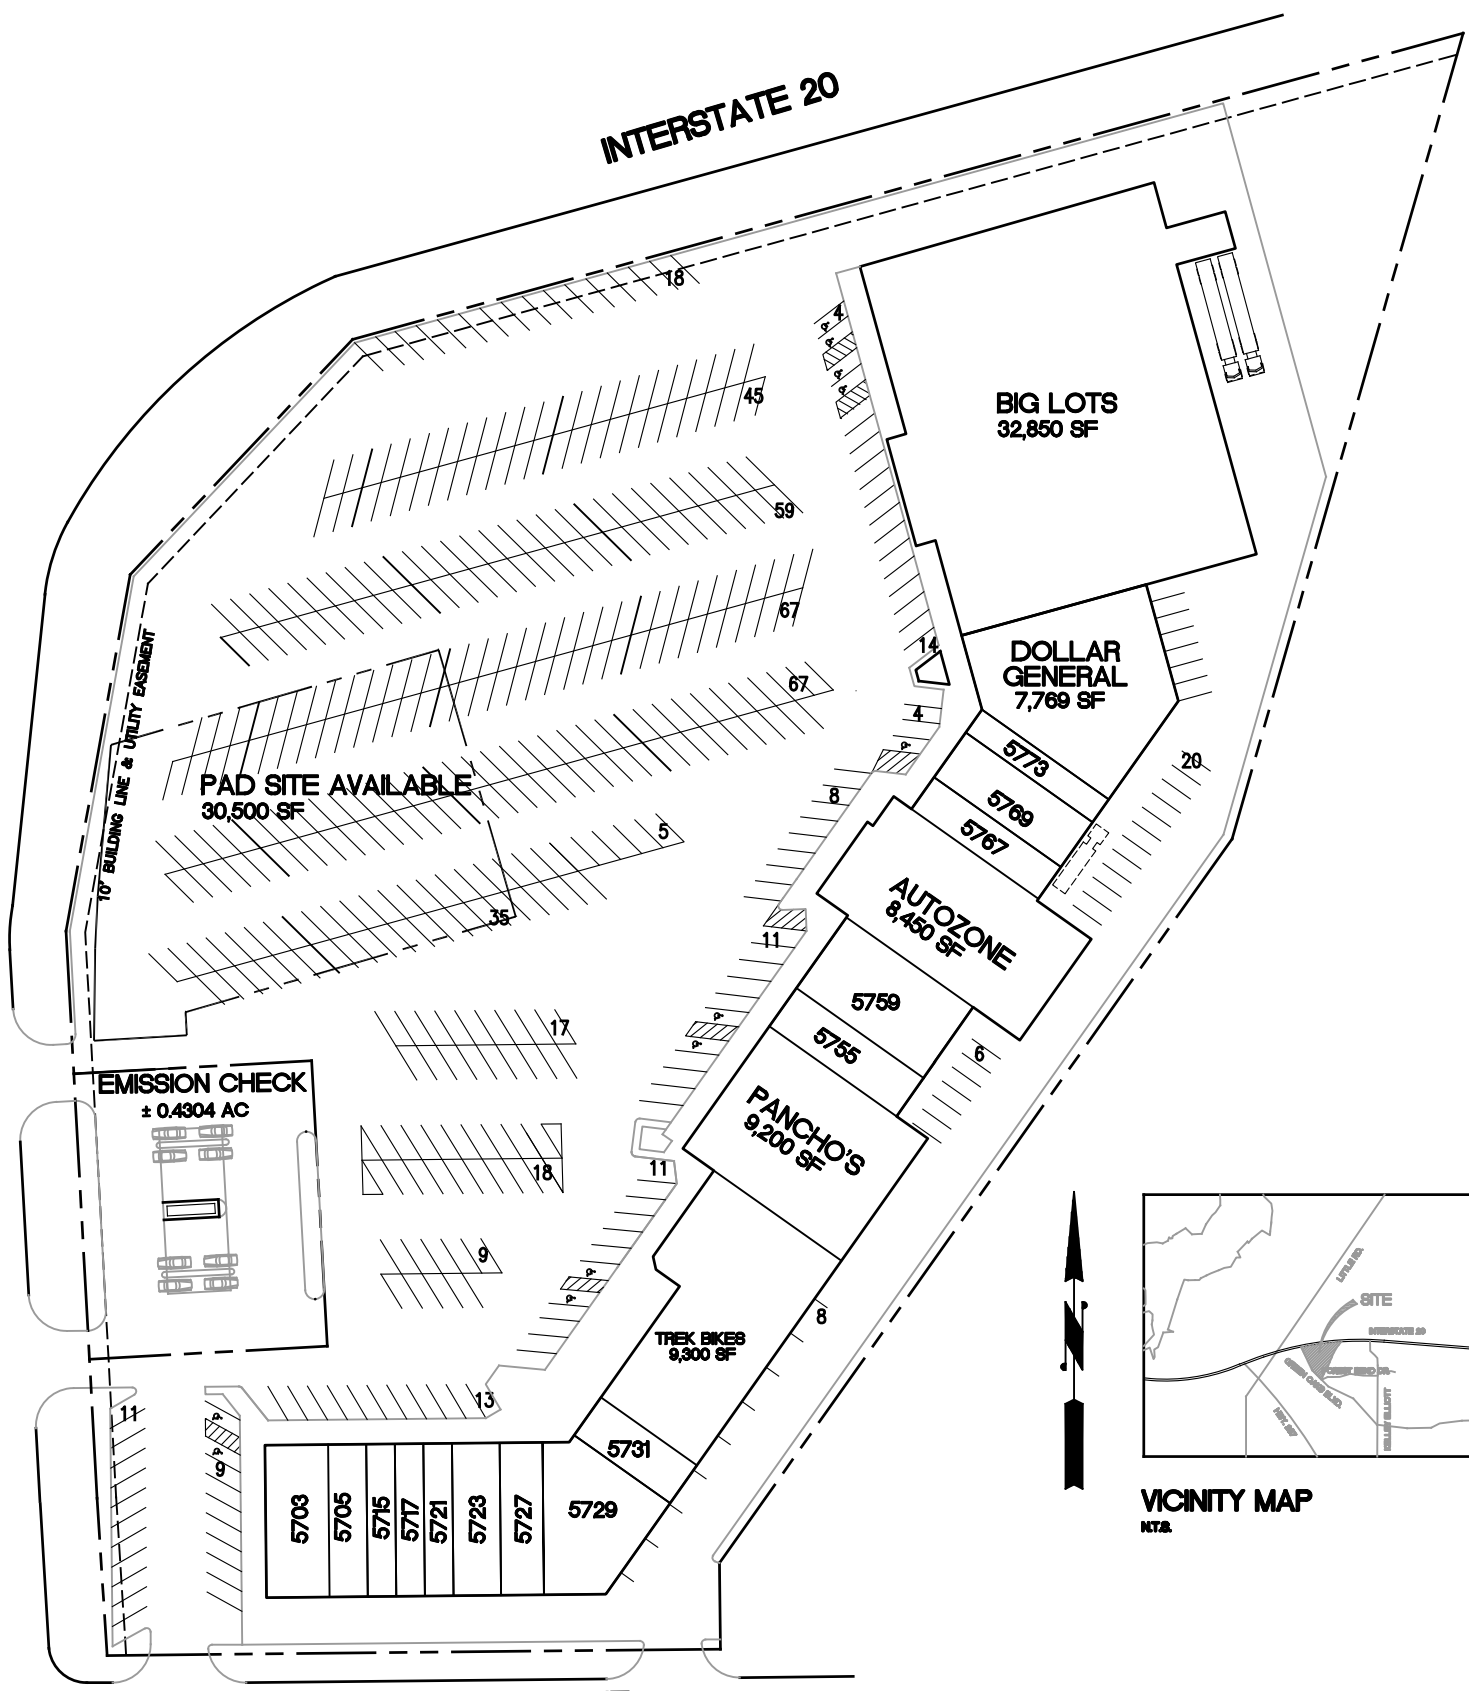

GREEN OAKS BLVD.

INTERSTATE 20

FOREST BEND DRIVE

VICINITY MAP
N.T.S.

OVERLAND STAGE
ARLINGTON, TX