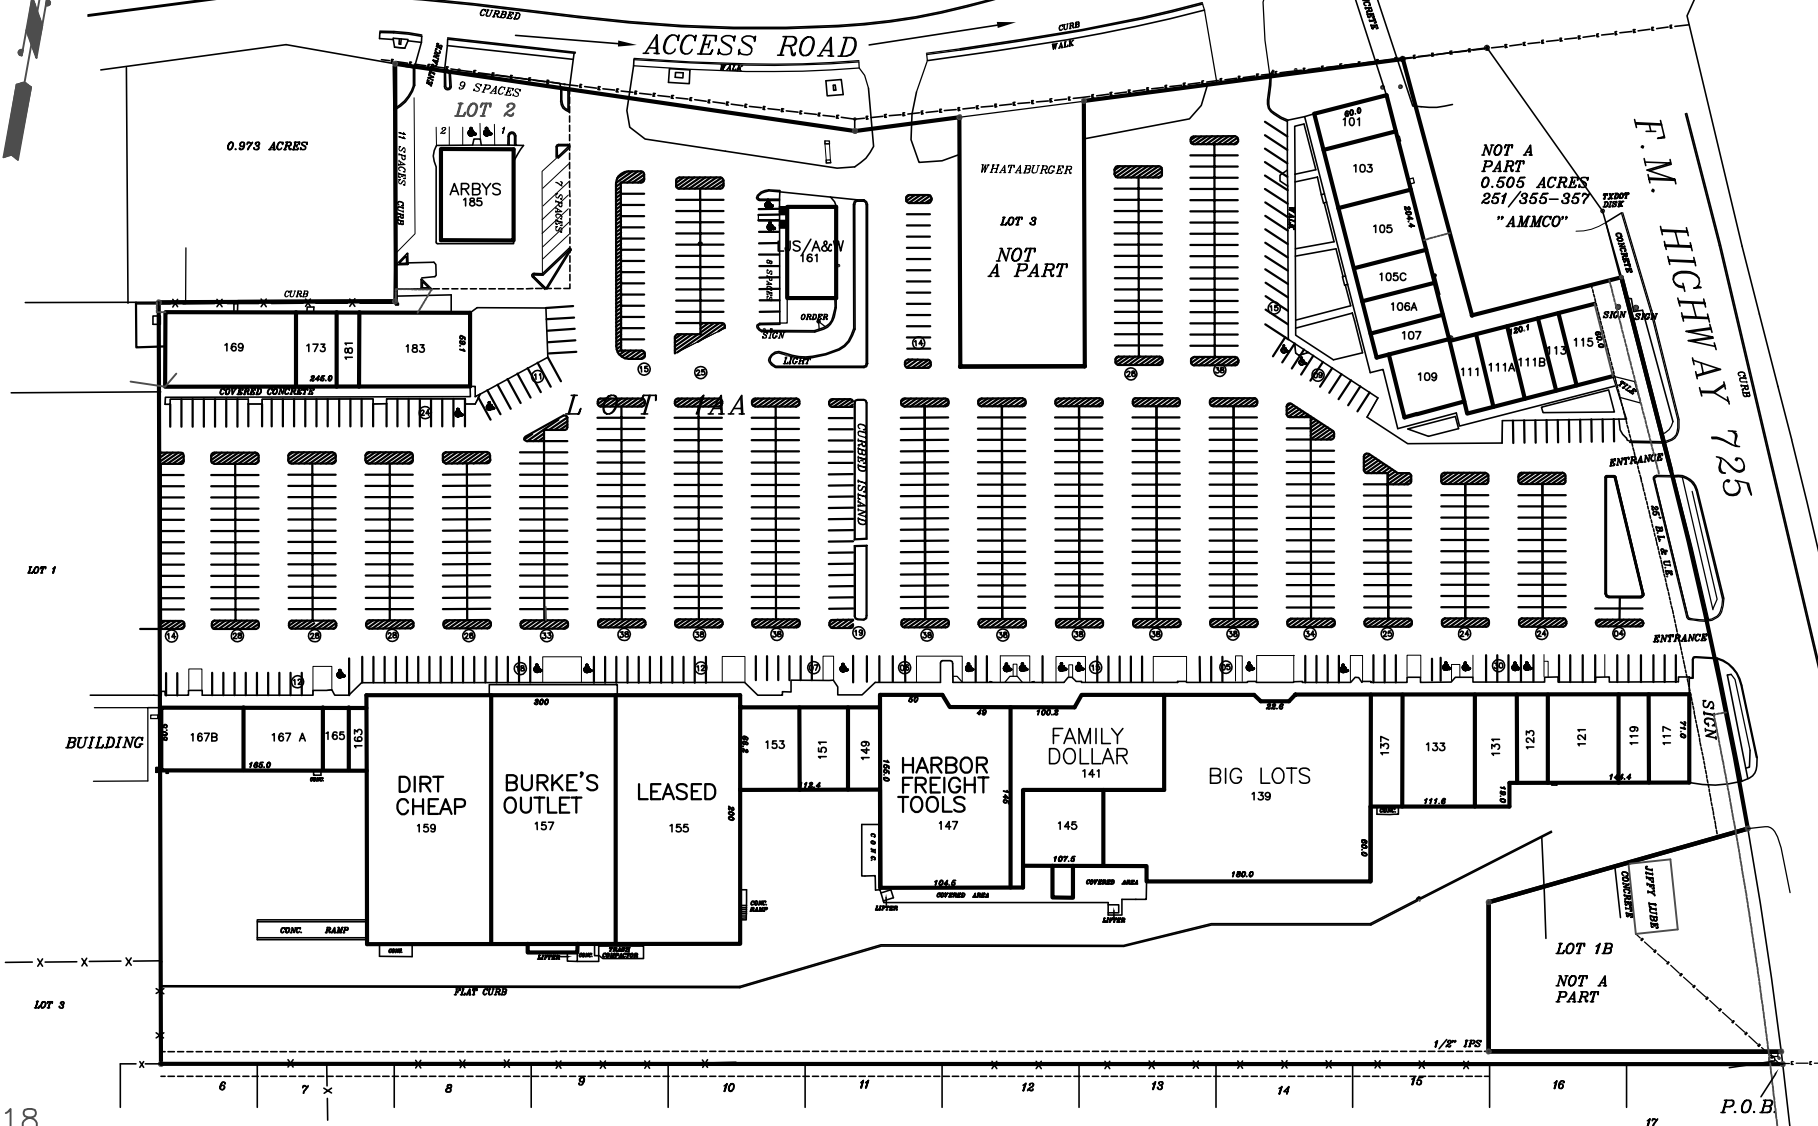

# INTERSTATE HIGHWAY 35

R.O.W VARIES

TO AUSTIN

PARKING - 775 SPACES

26 HANDICAP SPACES

5-9-18

# COURTYARD PLAZA

NEW BRAUNFELS, TEXAS

**RETAIL PLAZAS**  
- INC -