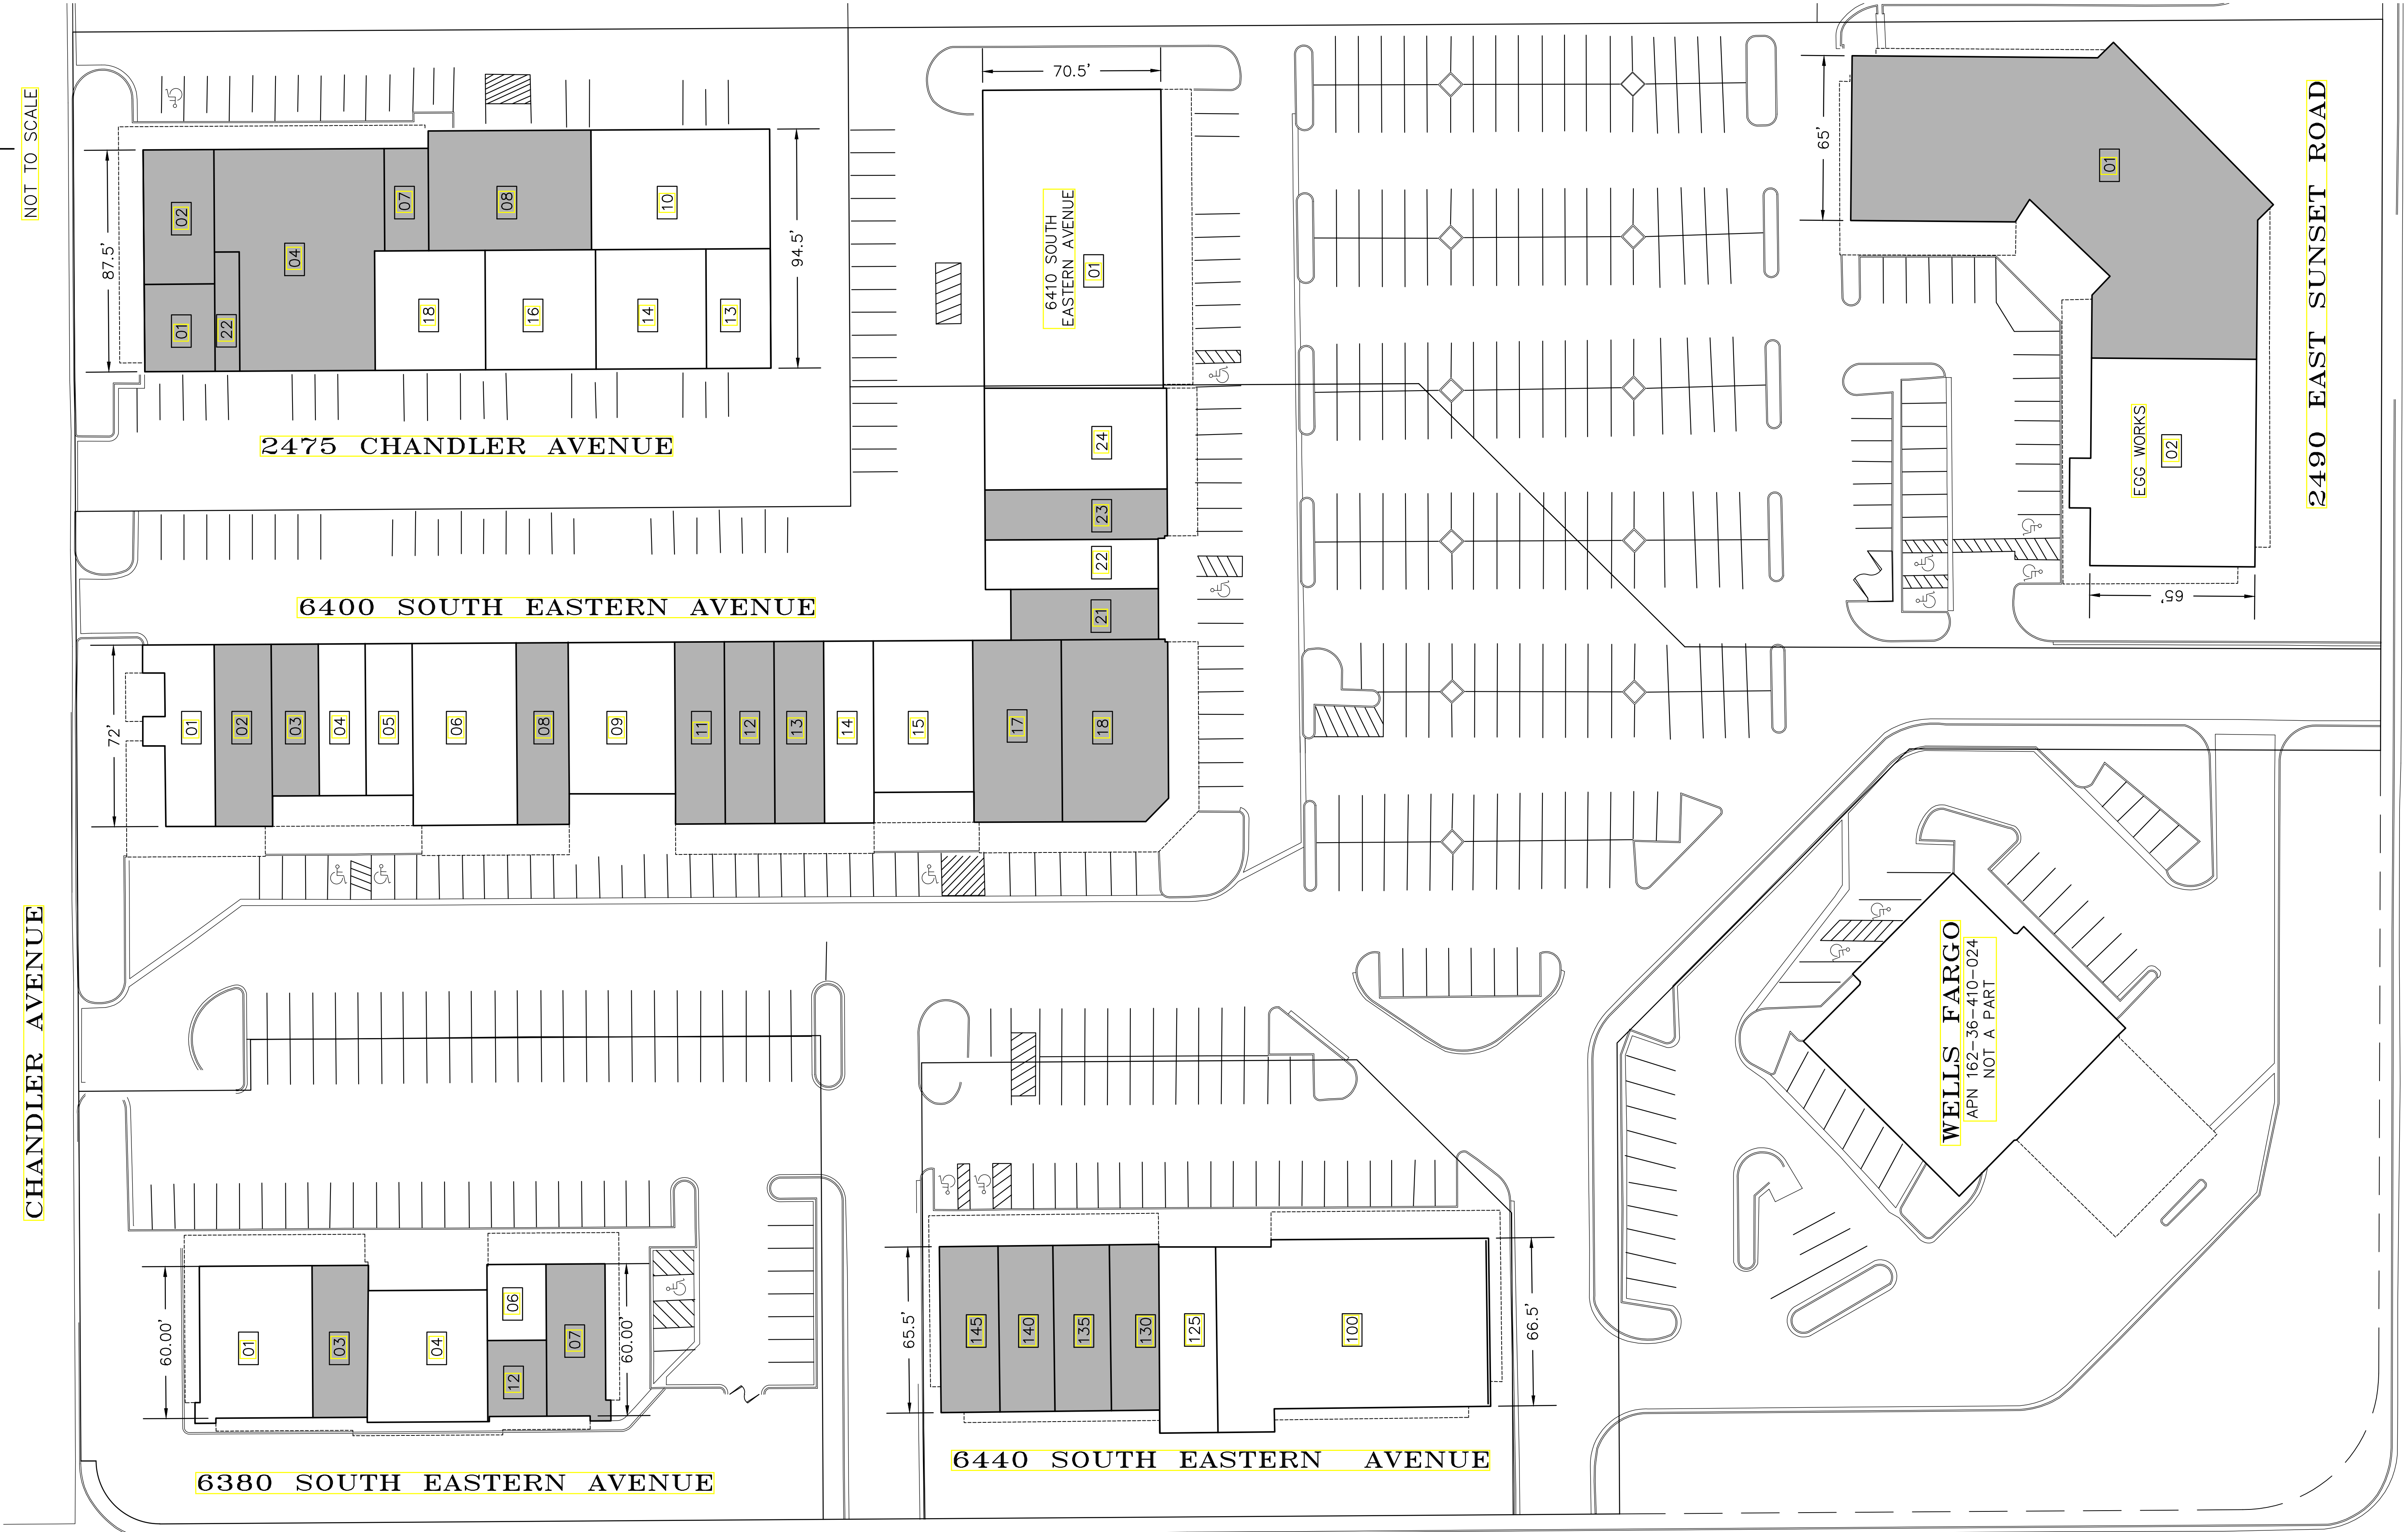

LEASING PLAN
FOR
PARK 2000 (WEST)

NOT TO SCALE

CHANDLER AVENUE

2475 CHANDLER AVENUE

6400 SOUTH EASTERN AVENUE

6380 SOUTH EASTERN AVENUE

6440 SOUTH EASTERN AVENUE

SOUTH EASTERN AVENUE

2490 EAST SUNSET ROAD

EAST SUNSET ROAD

WELLS FARGO
APN 162-36-410-024
NOT A PART

EGG WORKS