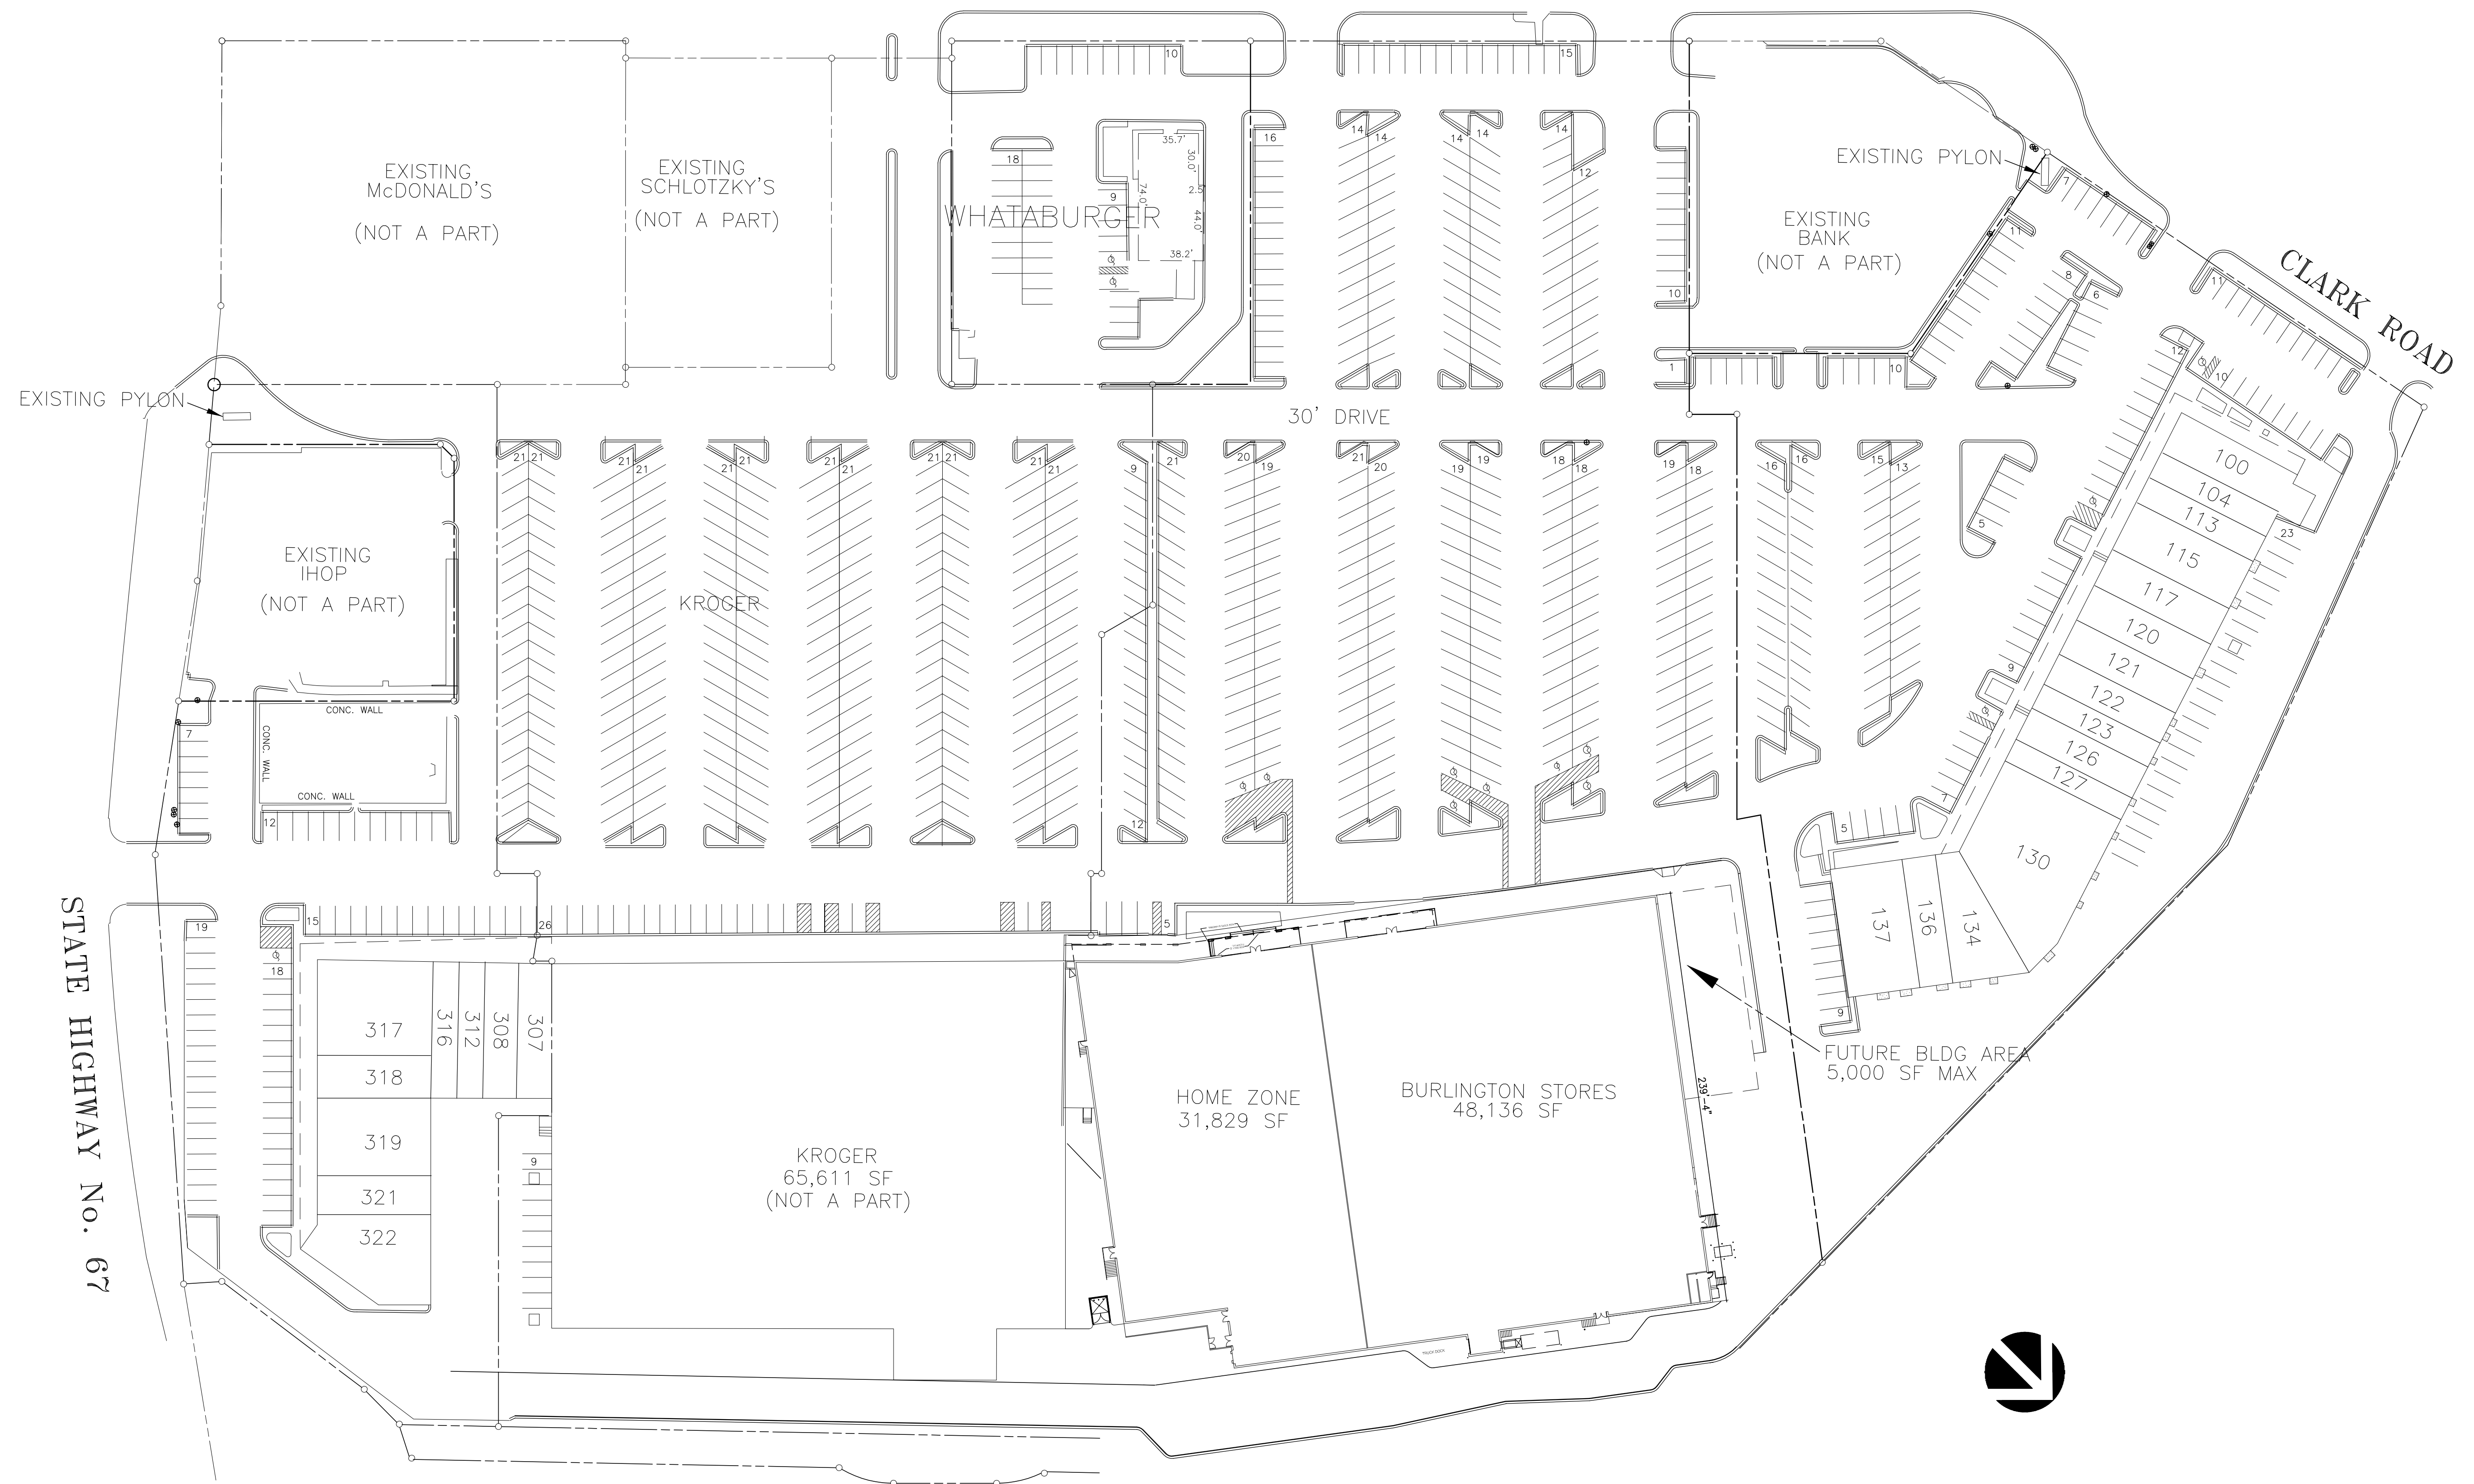

F.M. ROAD 1382

11-22-16

THE MARKET AT CEDAR HILL

CEDAR HILL, TEXAS

SCALE: 1"=50'-0"

Retail Plazas, Inc.
your prime location.