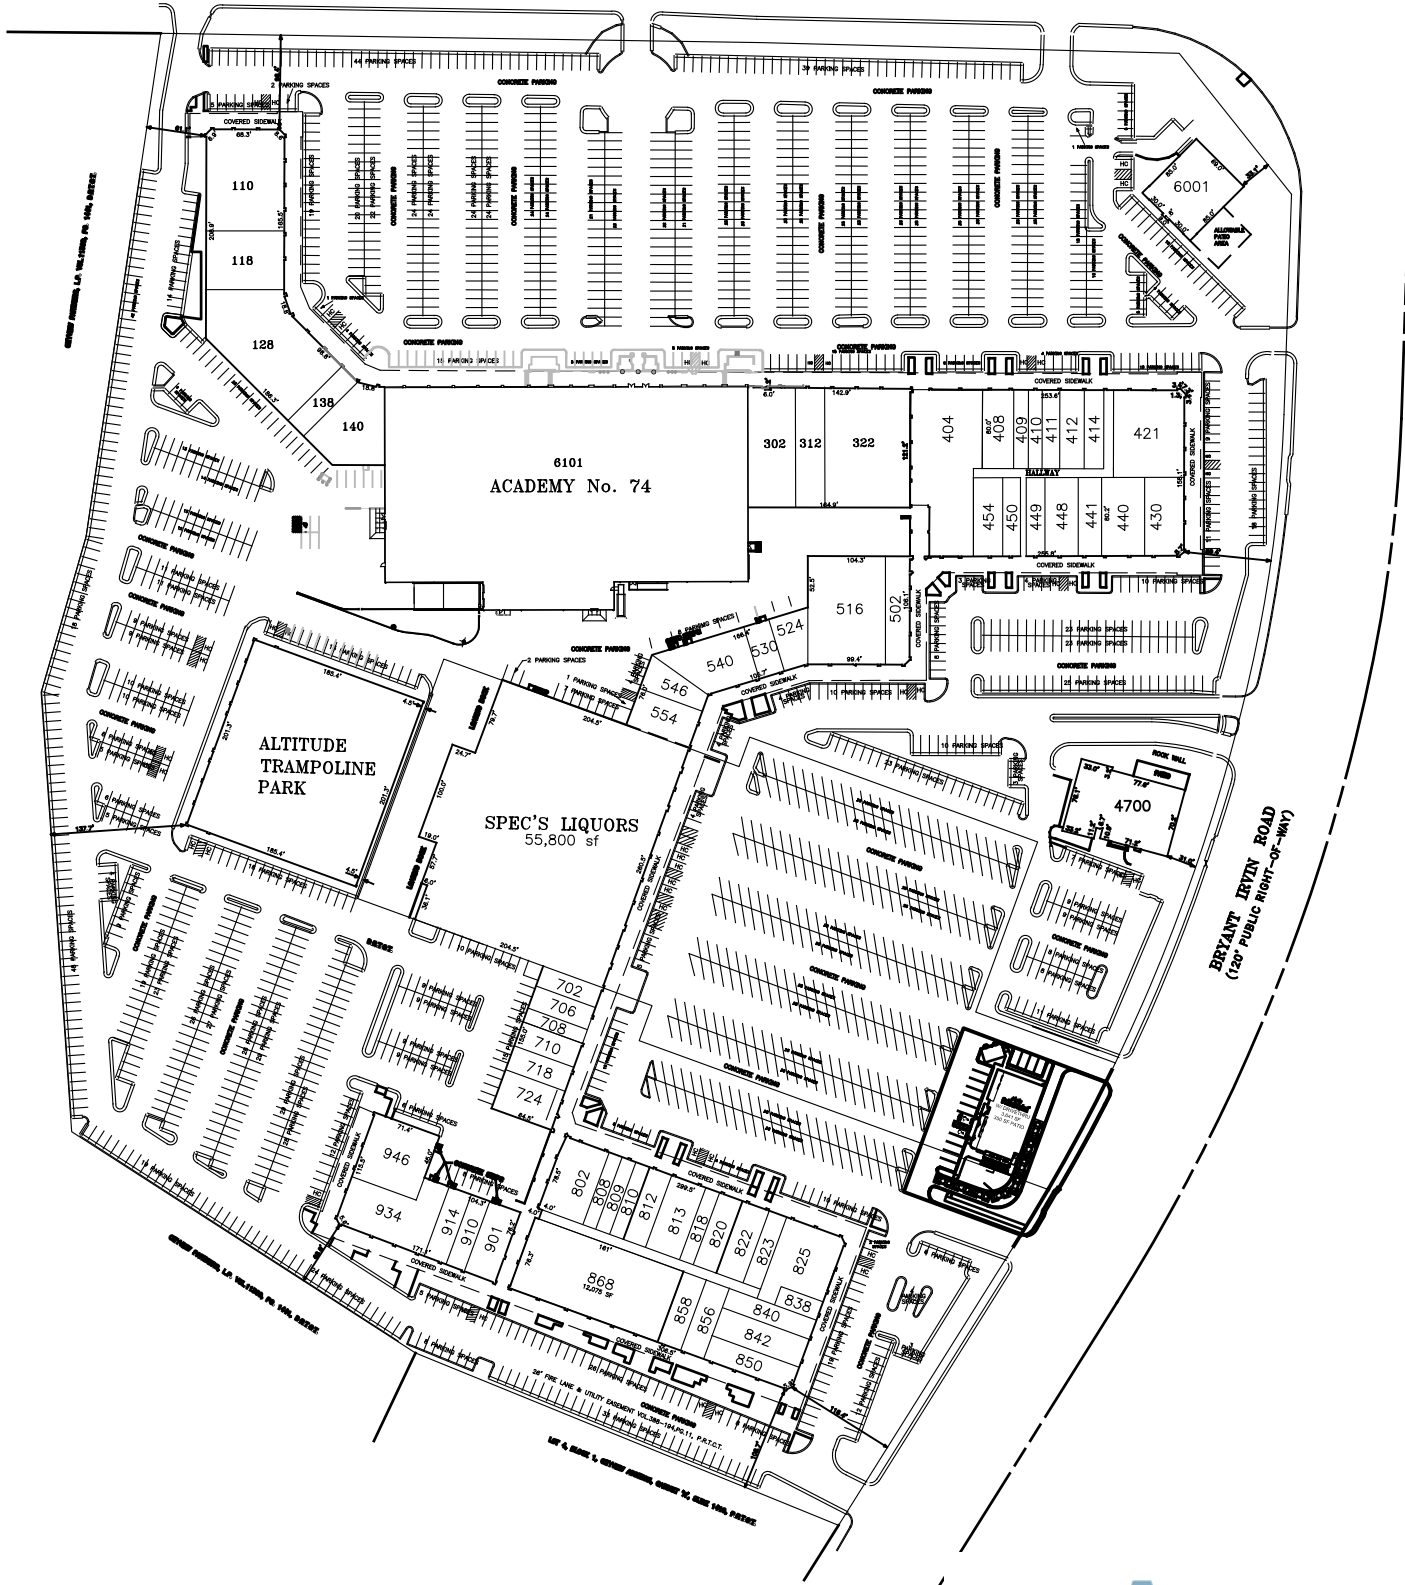

INTERSTATE Highway No. 20 - 820  
 (EAST BOUND SERVICE ROAD)  
 (VARIABLE WIDTH STATE OF TEXAS RIGHT-OF-WAY)

# CITYVIEW CENTRE

Fort Worth, Texas  
 9-4-18

**RETAIL PLAZAS**  
 — INC —