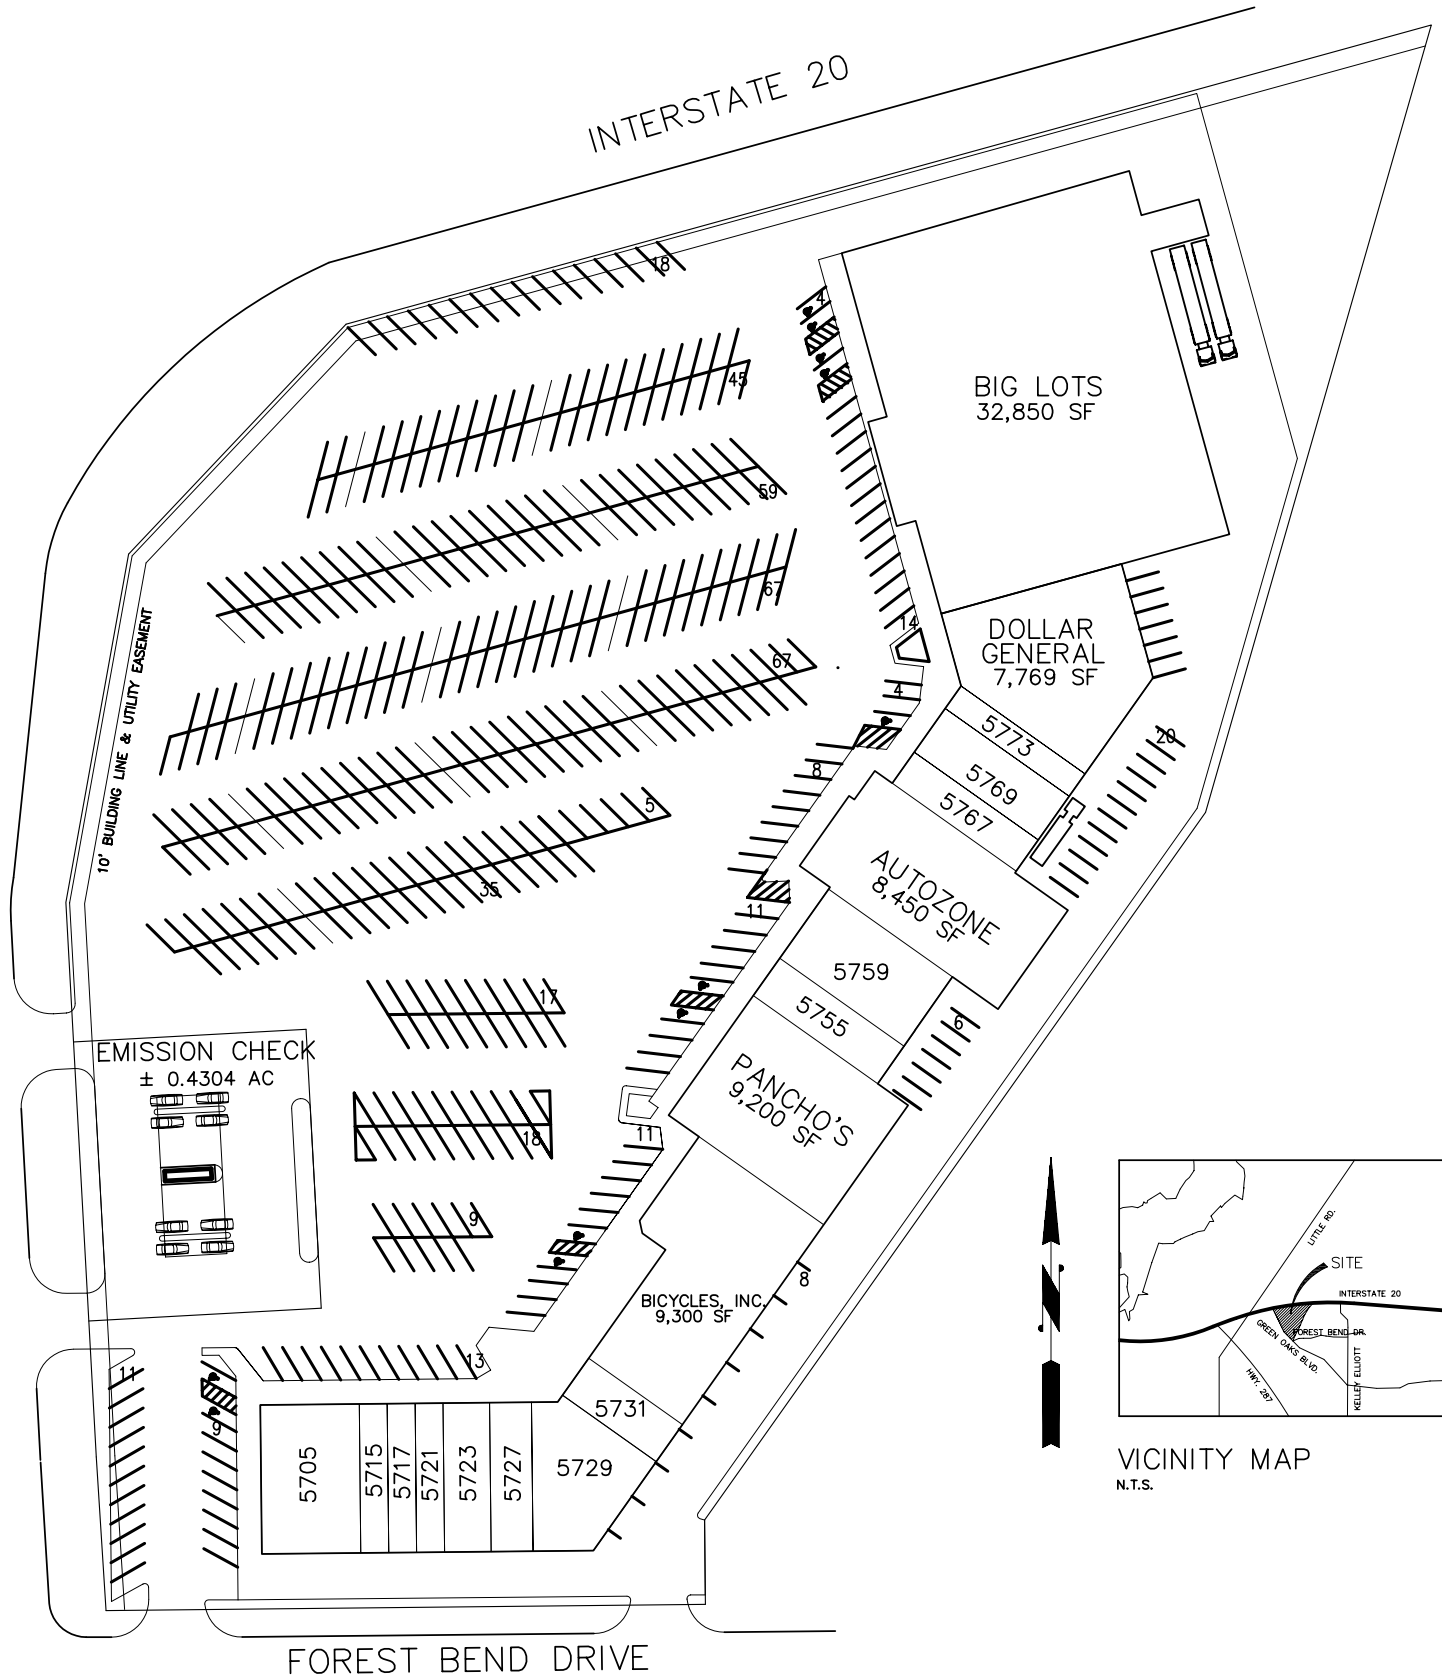

GREEN OAKS BLVD.

INTERSTATE 20

VICINITY MAP
N.T.S.

OVERLAND STAGE

ARLINGTON, TEXAS