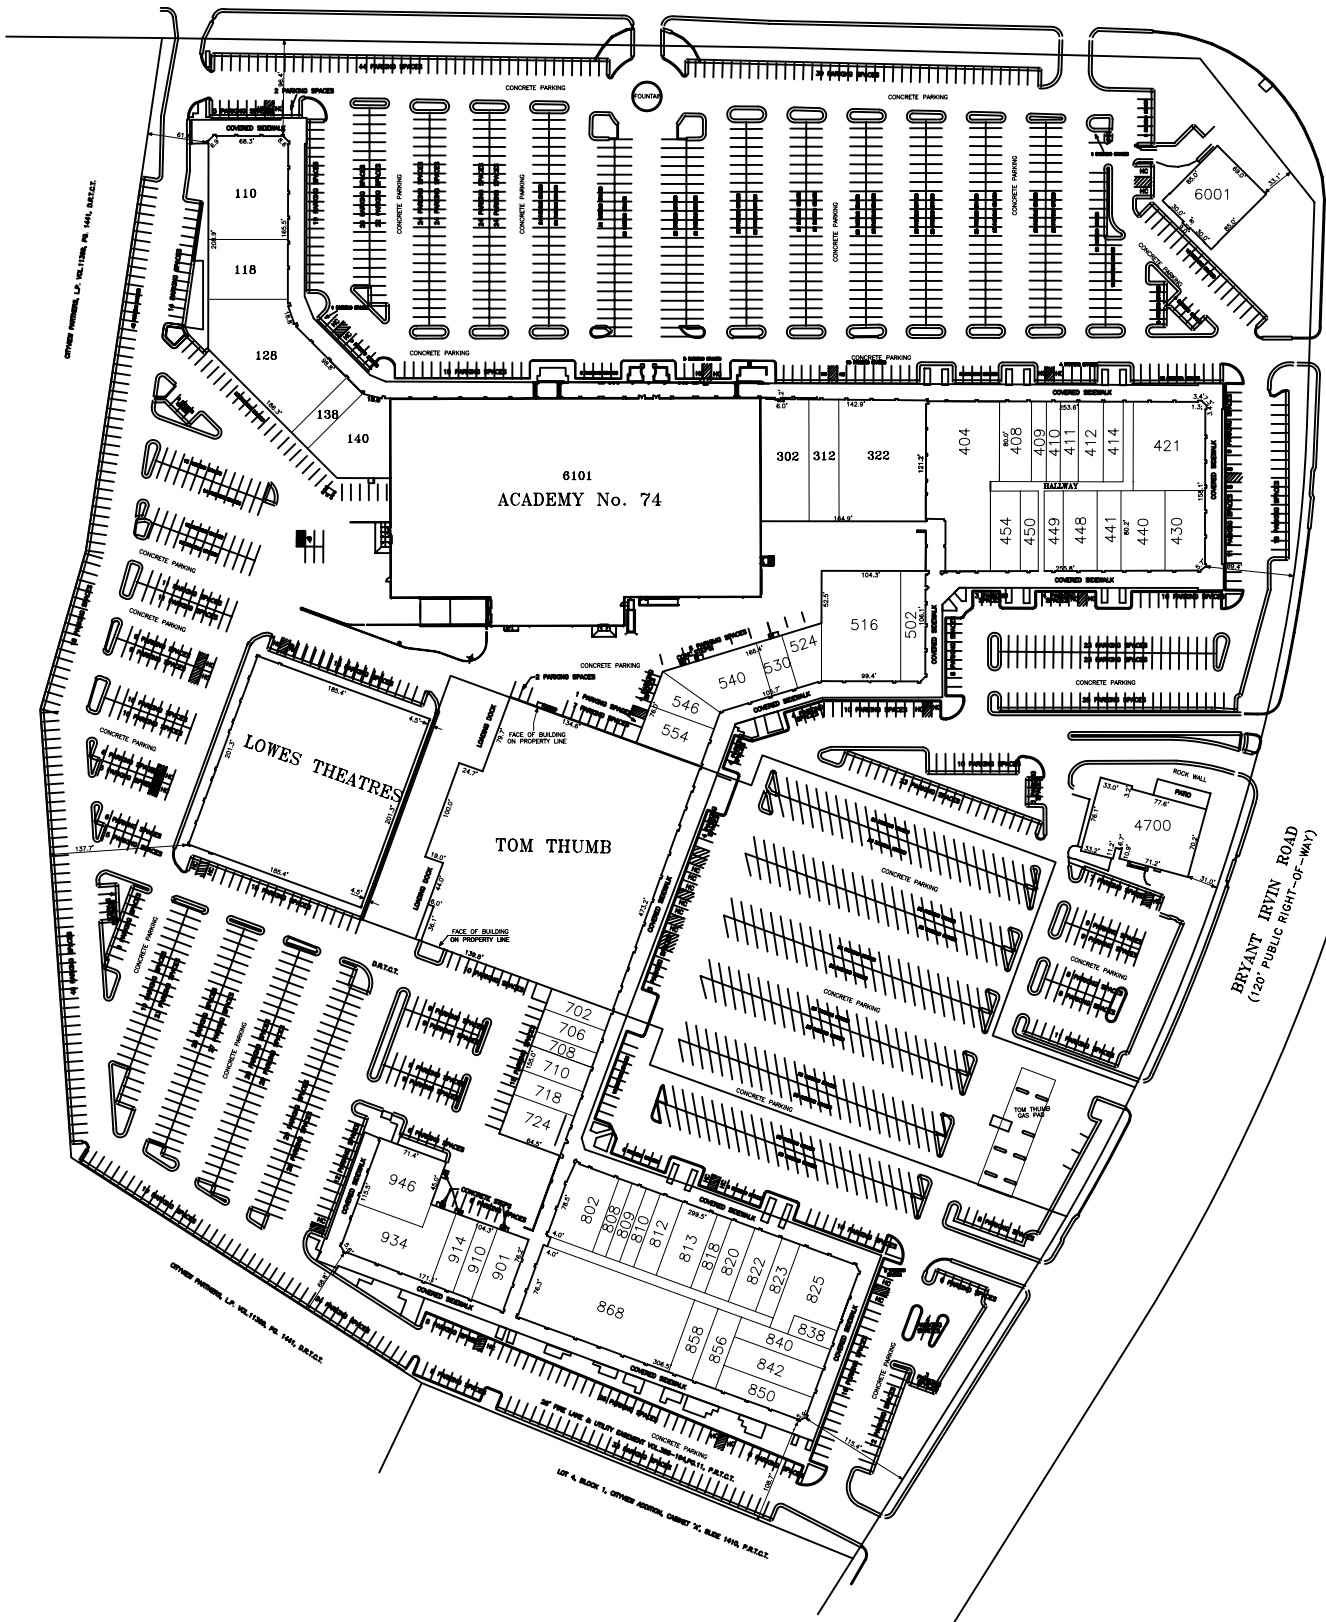

INTERSTATE HIGHWAY No. 20 - 820  
(EAST BOUND SERVICE ROAD)  
(VARIABLE WIDTH STATE OF TEXAS RIGHT-OF-WAY)

# CITYVIEW CENTRE

FT. WORTH, TEXAS

Retail Plazas, Inc.  
your prime location.